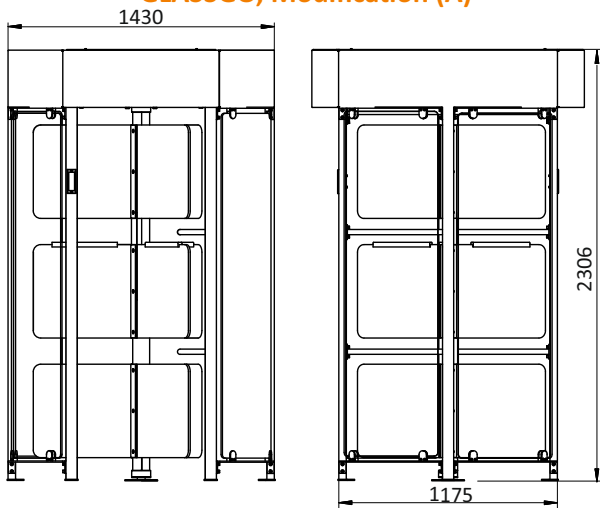

Technical Specifications:

Angle between blades	Y-type / 120°
Unit width, mm	1142
Unit length, mm	1175
Unit height, mm	2306
Passage width, mm	580
Mechanism	StrongLock-Servo
MCBF	10 000 000 cycles
Standard housing	Brushed SS AISI 304
Available housing	Brushed SS AISI 316
	Polished SS AISI 304
	Polished SS AISI 316
	Powder coated RAL

GLASSGO, Modification (A)