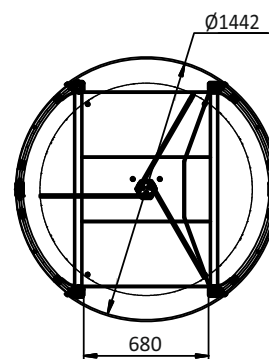

GLASSGO, Modification (B)

Recommended installation areas:

- Governmental Institutions
- Recreation areas
- Sport Complexes
- Commercial areas
- Production sites (Industrial Plants)
- Education Institutions
- Enterprises
- Urban areas
- Financial Institutions and others

www.tiso.global
+380 (44) 291-21-11
e-mail: sales@tiso.global