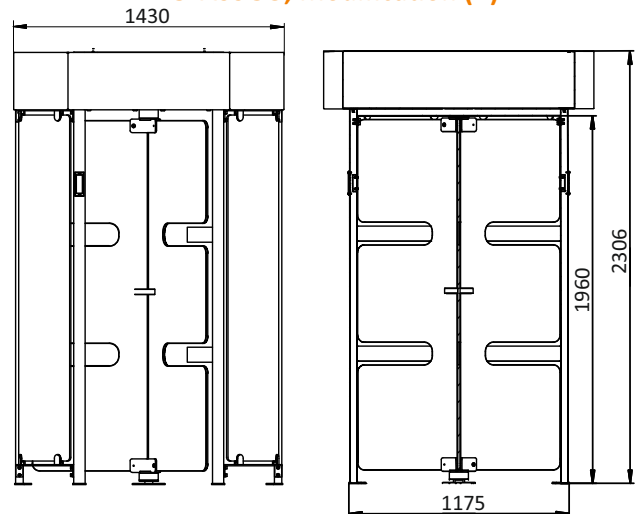

GLASSGO, Modification (B)

Recommended installation areas:

- Governmental Institutions
- Recreation areas
- Sport Complexes
- Commercial areas
- Production sites (Industrial Plants)
- Education Institutions
- Enterprises
- Urban areas
- Financial Institutions and others

www.tiso.global
+380 (44) 291-21-11
e-mail: sales@tiso.global