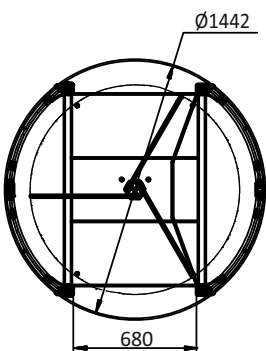

GLASSGO, Modification (B)

Recommended installation areas:

- Governmental Institutions
- Recreation areas
- Sport Complexes
- Commercial areas
- Production sites (Industrial Plants)
- Education Institutions
- Enterprises
- Urban areas
- Financial Institutions and others

www.tiso.global
+380 (44) 291-21-11
e-mail: sales@tiso.global