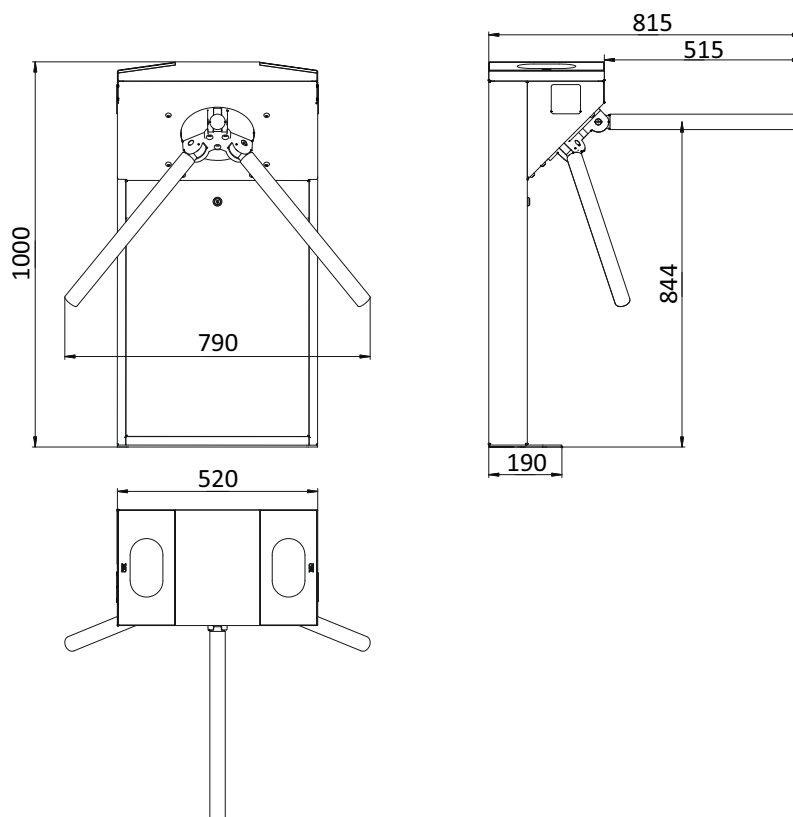

Technical Specifications:

Model	Bastion-M
Width, mm	815
Length, mm	793
Height, mm	1000
Passage width, mm	600
Mechanism	Servo-driven (Triservo-M)
Blocking system	Two electromagnetic stoppers
Emergency mode (fire-alarm)	Fail-safe (Drop arm)
Drop arm function	Drop arm function can be activated when power is on Drop arm function activates automatically when power goes off
MCBF, cycles	5 000 000

Electrical Specifications:

Maximum power consumption, W	55
Voltage	From the AC (100-240)V, 50/60Hz; from a DC source 12 V

Finishing

Standard housing	Brushed SS AISI 304
Available housing	Brushed SS AISI 316; Polished SS AISI 304; Polished SS AISI 316; Powder coated RAL

Specifications are subject to change without prior notice.

www.tiso.global
+380 (44) 291-21-11
e-mail: sales@tiso.global