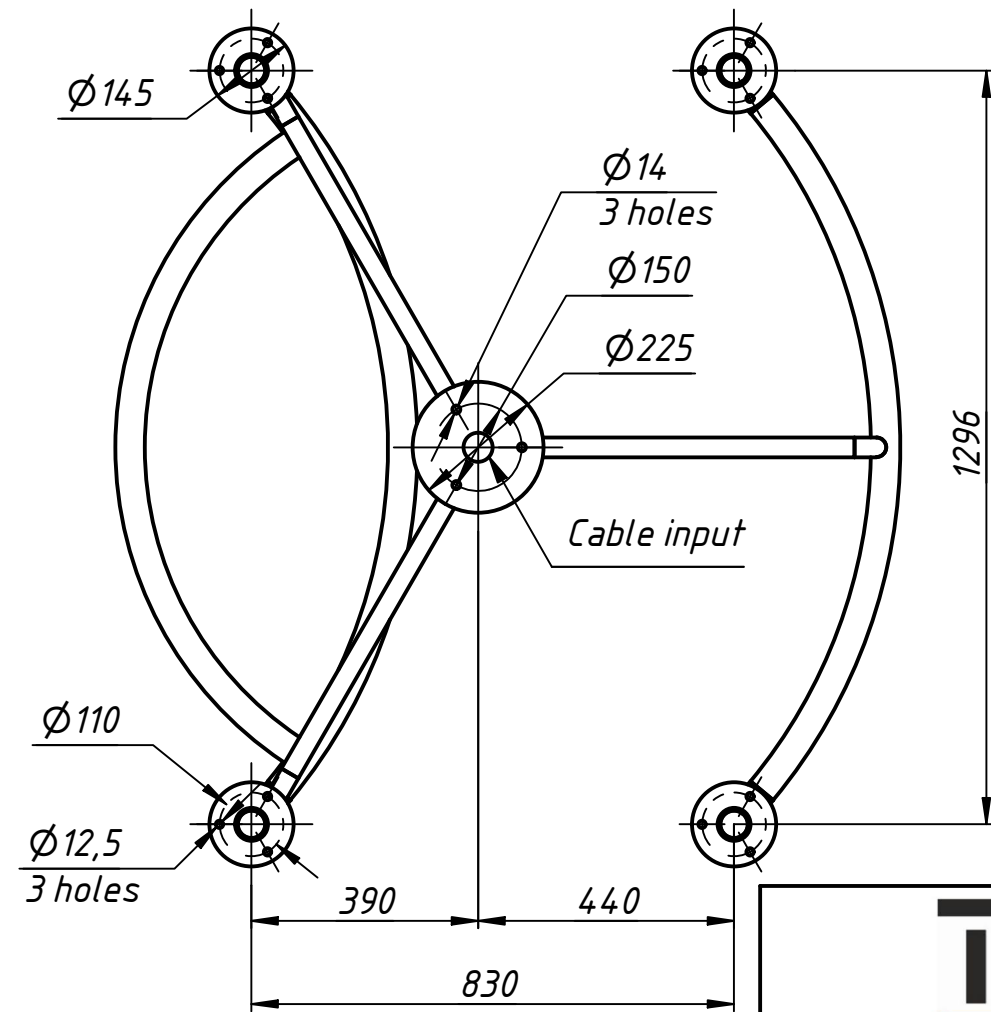

Installation tamplate

Star-TS
www.tiso.global