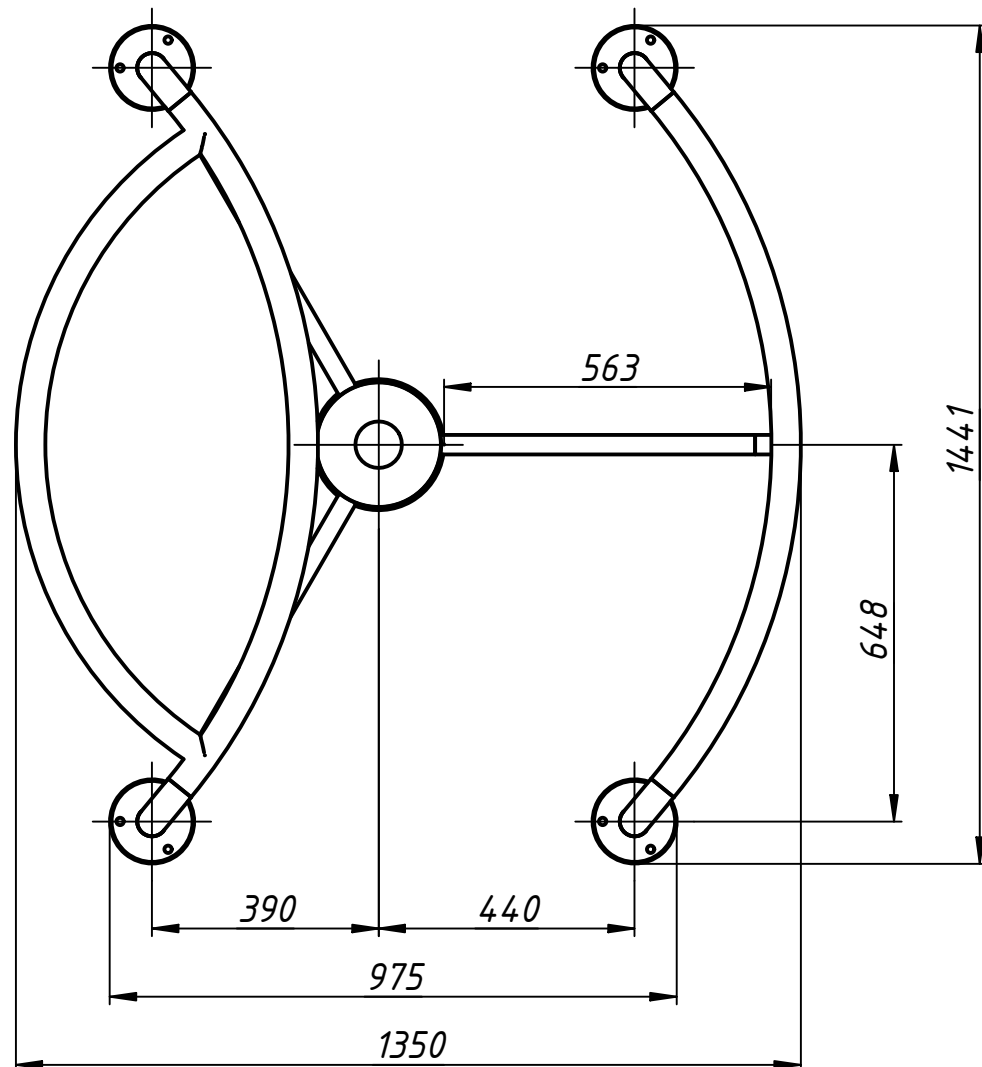

Installation tamplate

Star-TS
www.tiso.global