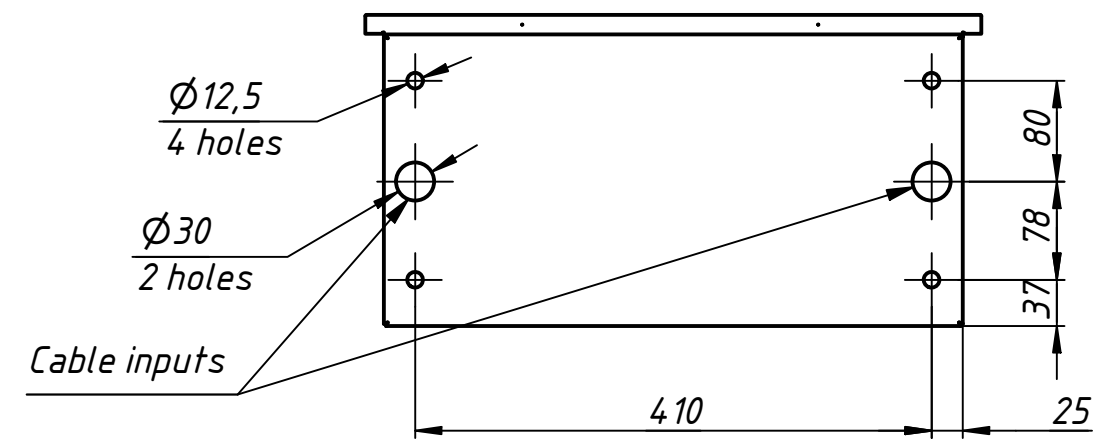

Installation tamplate

*Tripod turnstiles
Skull-M
www.tiso.global*