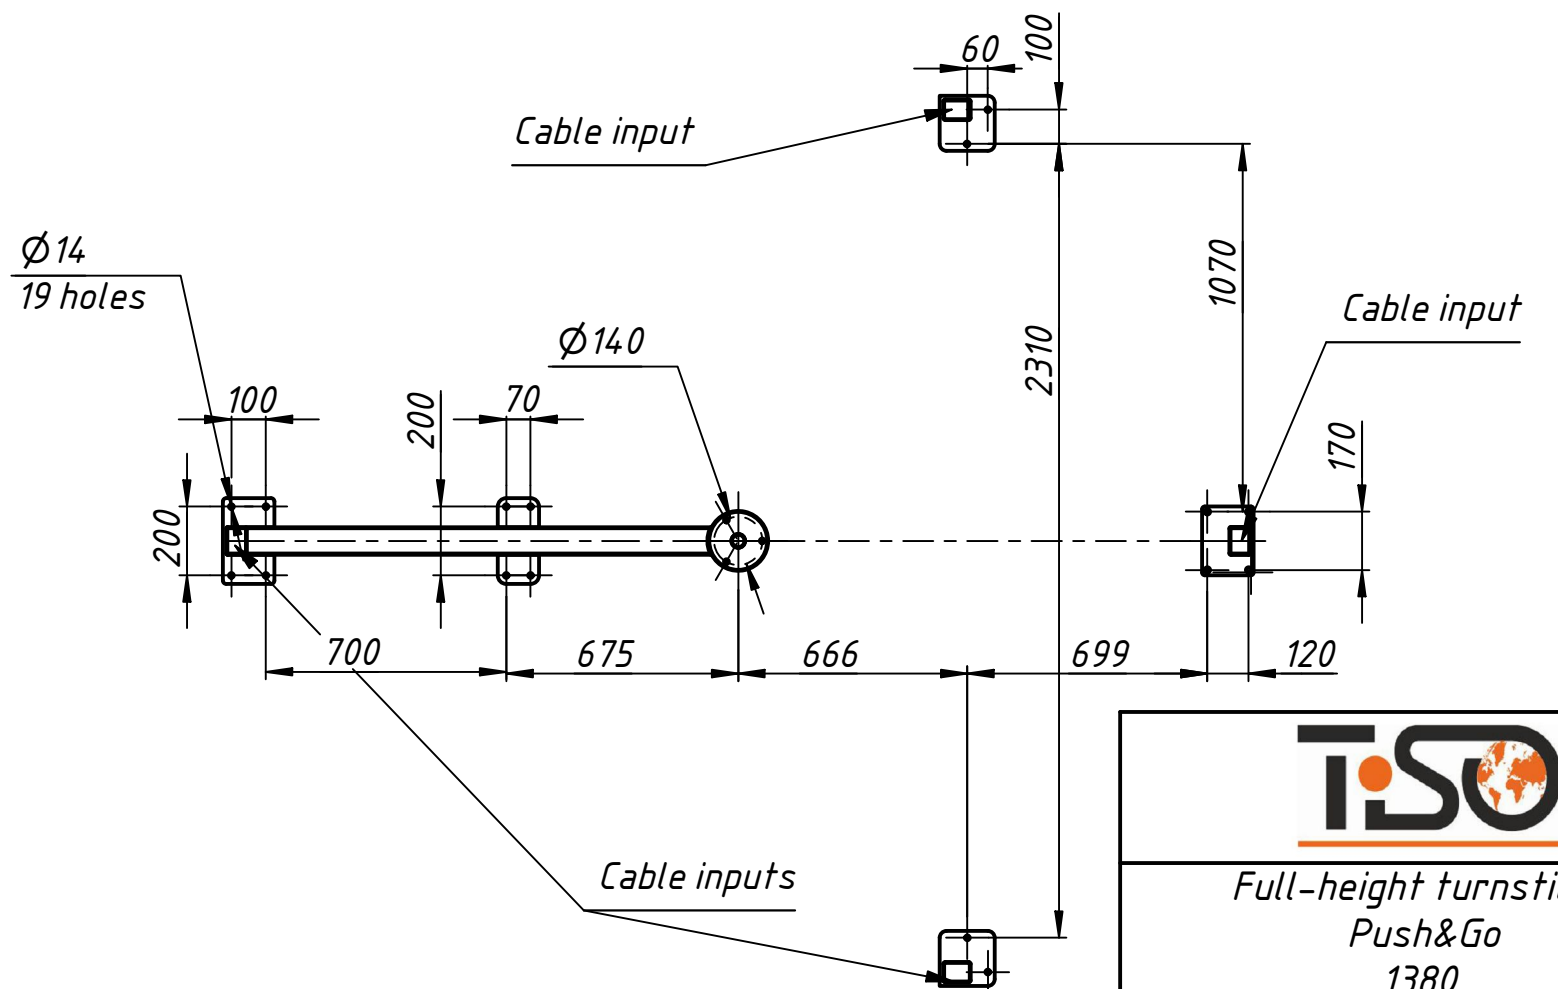

Installation tamplate

Full-height turnstiles
Push&Go
1380

www.tiso.global