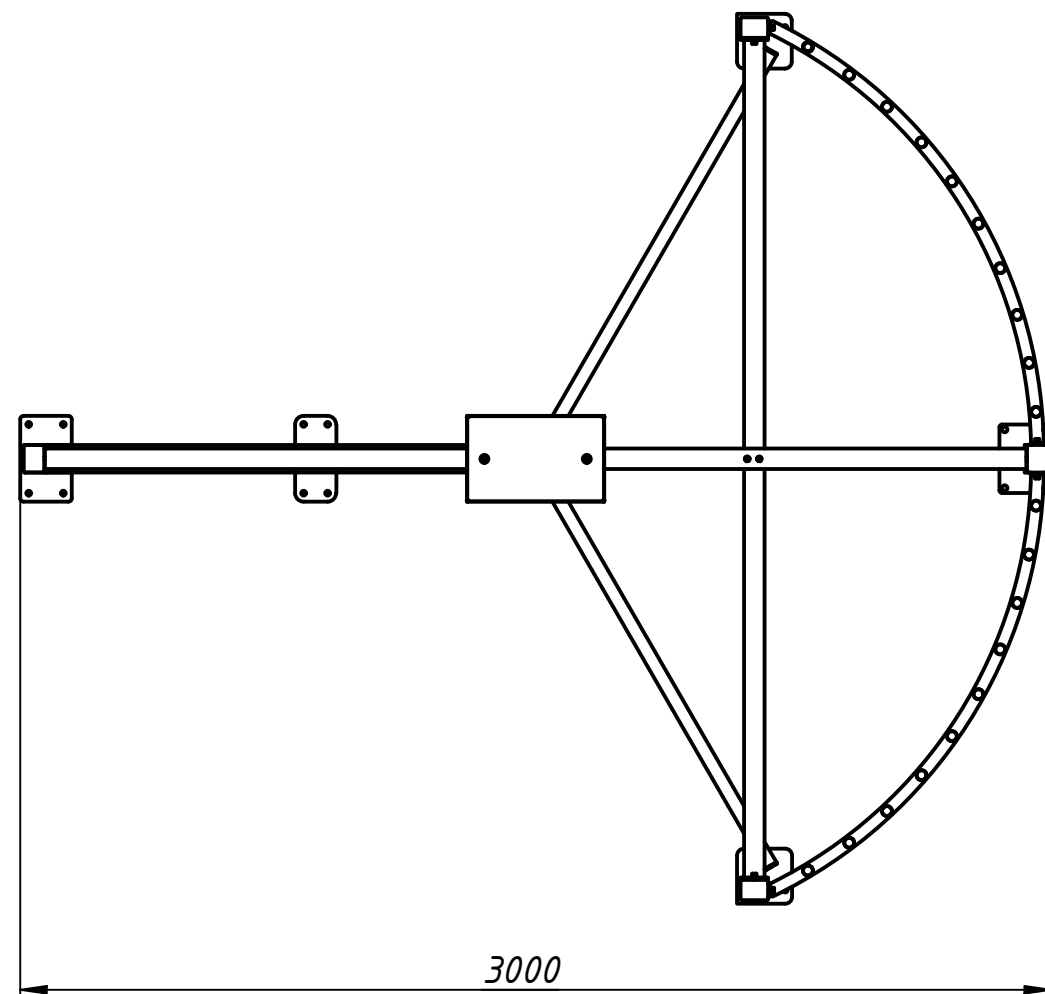

Installation tamplate

Full-height turnstiles
Push&Go
1380

www.tiso.global