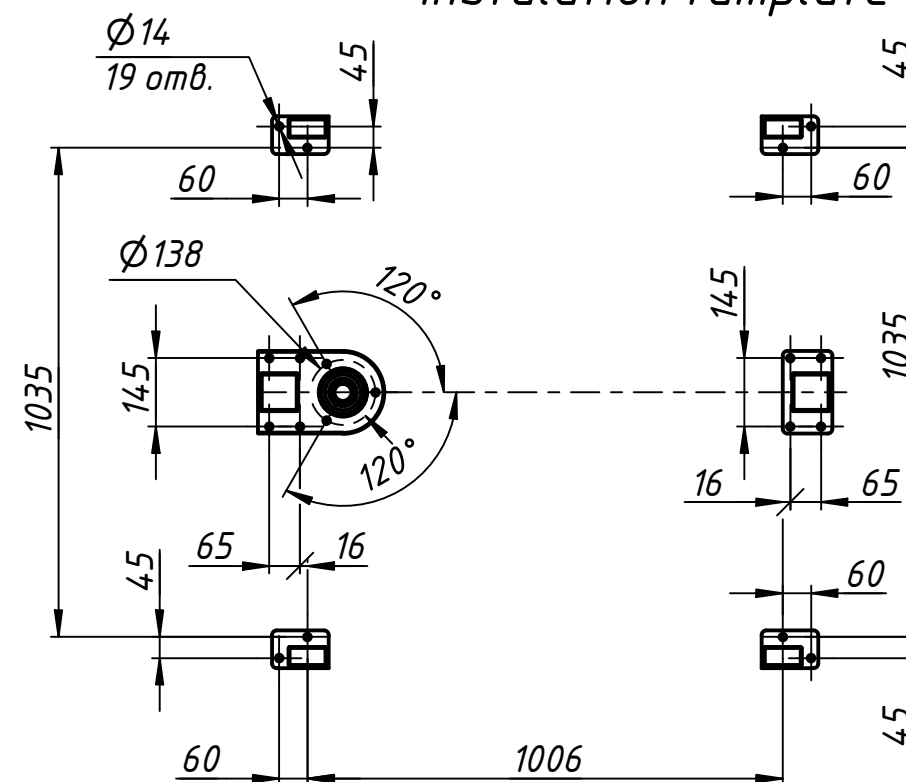

Instalation tamplate

Full-height turnstiles
Sesame Gate
www.tiso.global